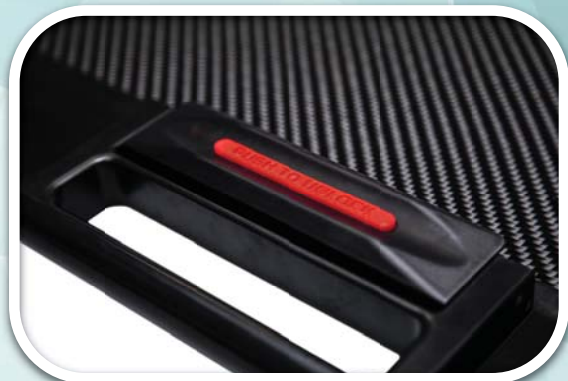

# Panel Protection

*Using an expensive DR Flat Panel Protector in a mobile environment can be extremely risky. You can easily reduce the burden by protecting your investment with our Lock-N-Secure® and our NEW innovative Lock-N-Secure® II DR Flat Panel Protectors containing multiple layers to absorb impact and increase weight capacity. Our DR Flat Panel Protectors are designed for all wireless and cassette sized panels. Lifetime Warranty, Excludes Grid.*

# Panel Protection

**Positive Lock**

**Custom Utility Ports**

## **Lock-N-Secure® & Lock-N-Secure® II Features**

- Custom utility ports
- Patented positive lock to prevent panel pop outs
- Lightweight
- Easy one hand operation
- Available with a grid or carbon fiber panel for weight distribution
- Multiple handle orientations: Long, Short, and Dual
- Various sizes available
- Multiple layers of impact protection
- Patient friendly edges
- For cassette-sized wireless or tethered panels
- Small universal fit profile