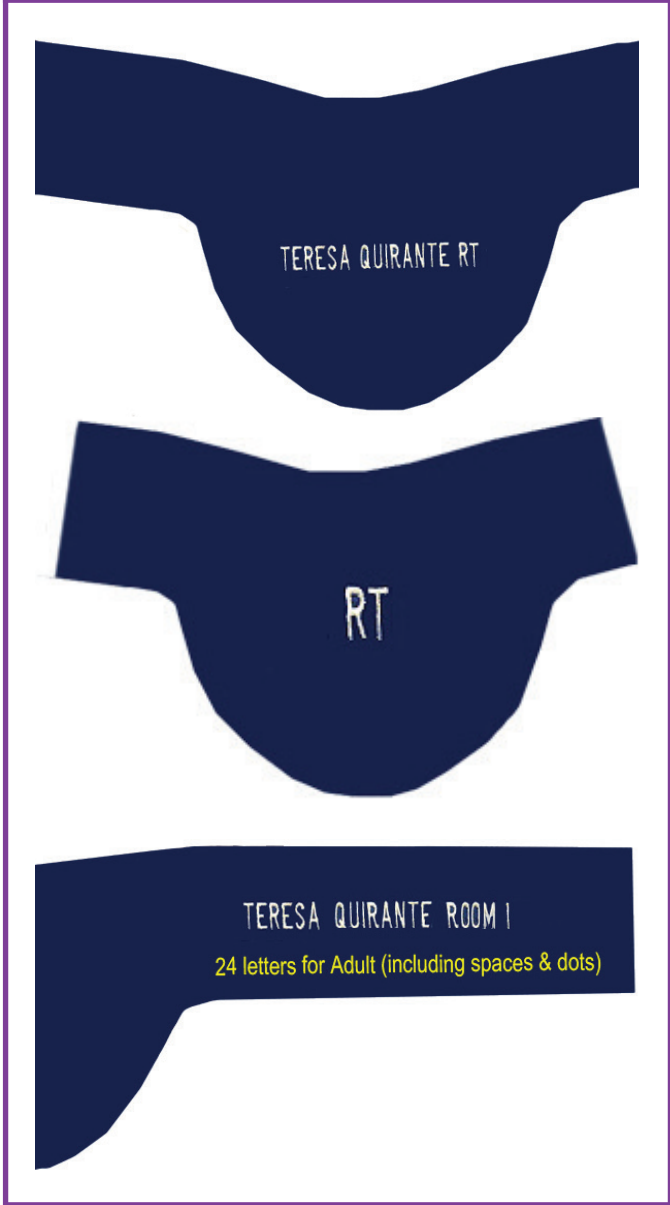

Available Styles

#EML2 | \$20 for **second embroidery line**, up to 24 letters.

Thyroid Embroidery Example

Embroidery Colors

- White* (default)
- Black** (default)
- Lt. Gray*
- Charcoal*
- Royal Blue*
- Red*
- Yellow*
- Orange*
- Tan*
- Brown*