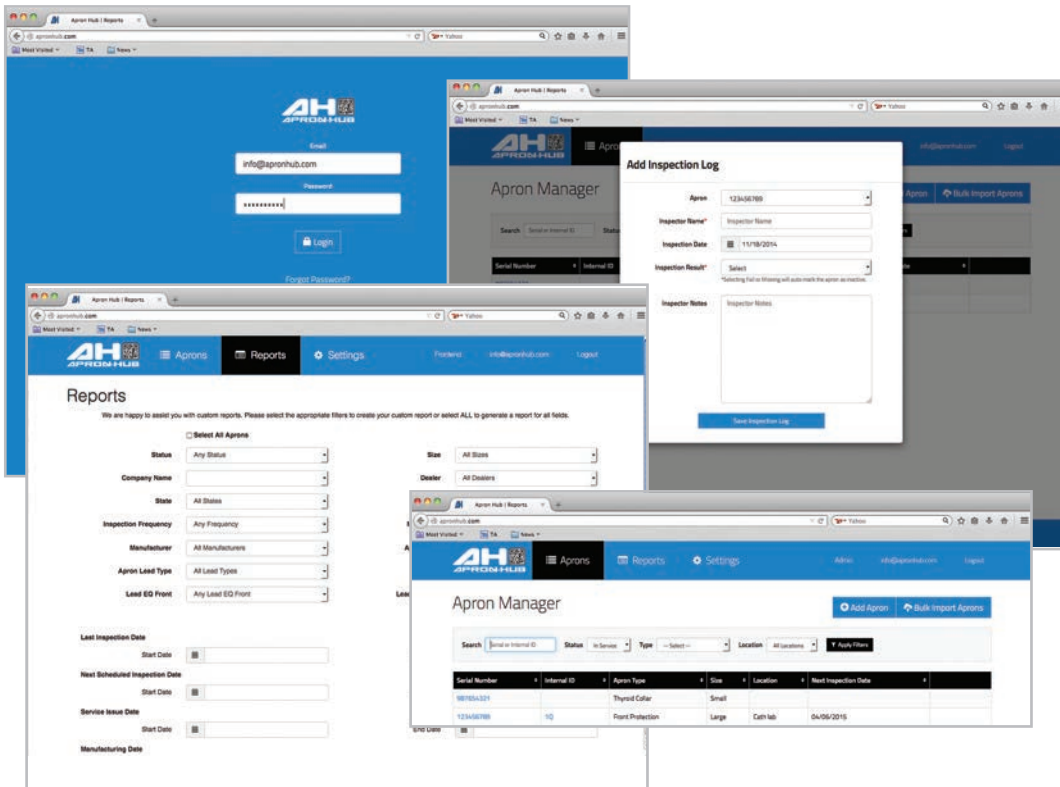

FREE Protective Apparel Tracking and Inventory System!

Exclusive from Techno-Aide!

All new Techno-Aide garments include a scanable QR code for automatic tracking. Upload garment data into your unique ApronHub portal for permanent inventory management. Receive alerts for inspection dates through a customizable format. Retrofit QR code tags onto your existing Techno-Aide or non-Techno-Aide garments. Track inspection history, location, user, etc., through a customizable reports menu. 2D Scanners are available through Techno-Aide or you can use your own 2D-scanner. ApronHub has everything you need to quickly and easily meet the highest QA standards. For more information visit www.apronhub.com today!