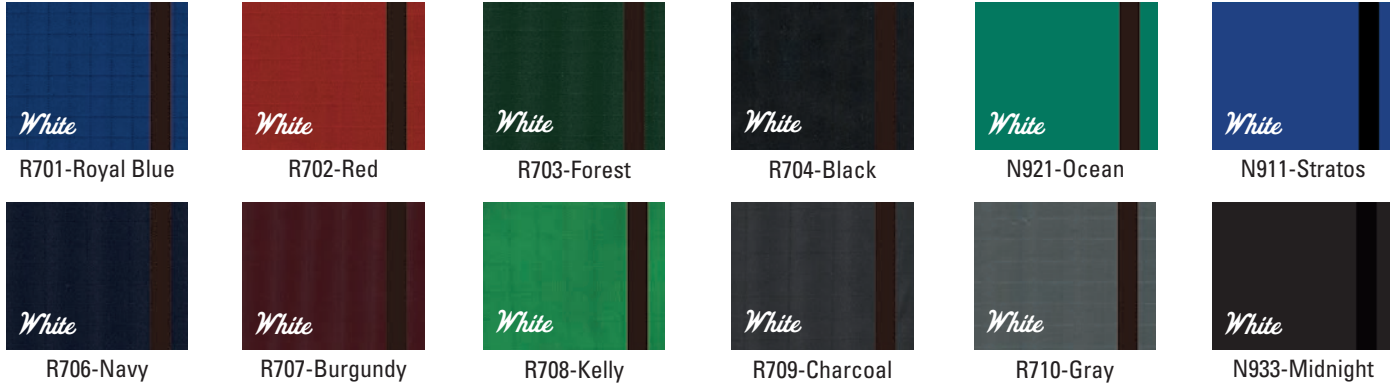

(Ex.: TYR-B would be \$49.00)

Buckle closure add-on available!

Protective Apparel Fabric Options

NYLON FABRICS

FEATHER RIPSTOP FABRIC Light Weight Nylon, Filament Reinforced Fabric

DIAMOND RIPSTOP FABRIC Medium Weight Nylon, Filament Reinforced Fabric

NYLON SOLIDS Liquid Repellent, Light & Supple

SPECIALTY FABRICS

COLORFUL PRINTS Liquid Repellent, Medium Weight

NEW 69-Skulls

70-Blue Plaid

71-Leopard

72-Lots•0•Dots

73-Sleepy Sheep