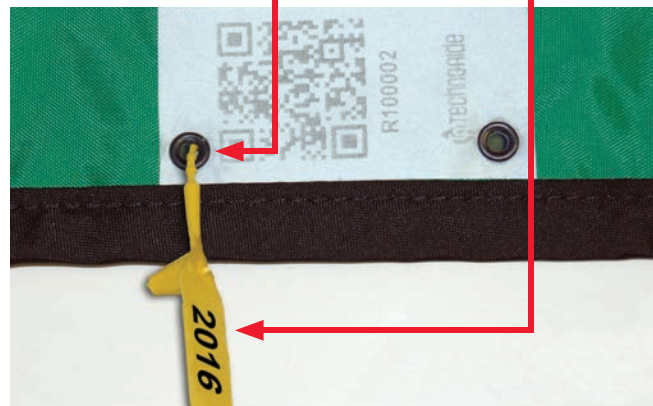

Accessories

Tools for Scanning and Labeling Protective Apparel

Stay one step ahead of the inspectors and enhance your QA! All new garments manufactured by Techno-Aide include a scannable QR Code Serial Number label for automated or manual tracking. However, we realize that you may have older, unlabeled garments or garments from another manufacturer. To update all your protective garments, we have designed this retrofit labeling kit so that your garments can be tracked utilizing the most up-to-date tracking technology available.

CAT #	Description	Price
AHSCB	2D Scanner with Cable	call
AHSXW	2D Scanner Wireless	call
AHETL	Eyelet Tool	call
AHES50	Silver Eyelets (50)	$25.00
AHQRC	QR Code Retrofit Labels (100)	$68.00
AHDT19	Date Tags: 2019 (50)	$ 14.00
AHDT20	Date Tags: 2020 (50)	$ 14.00